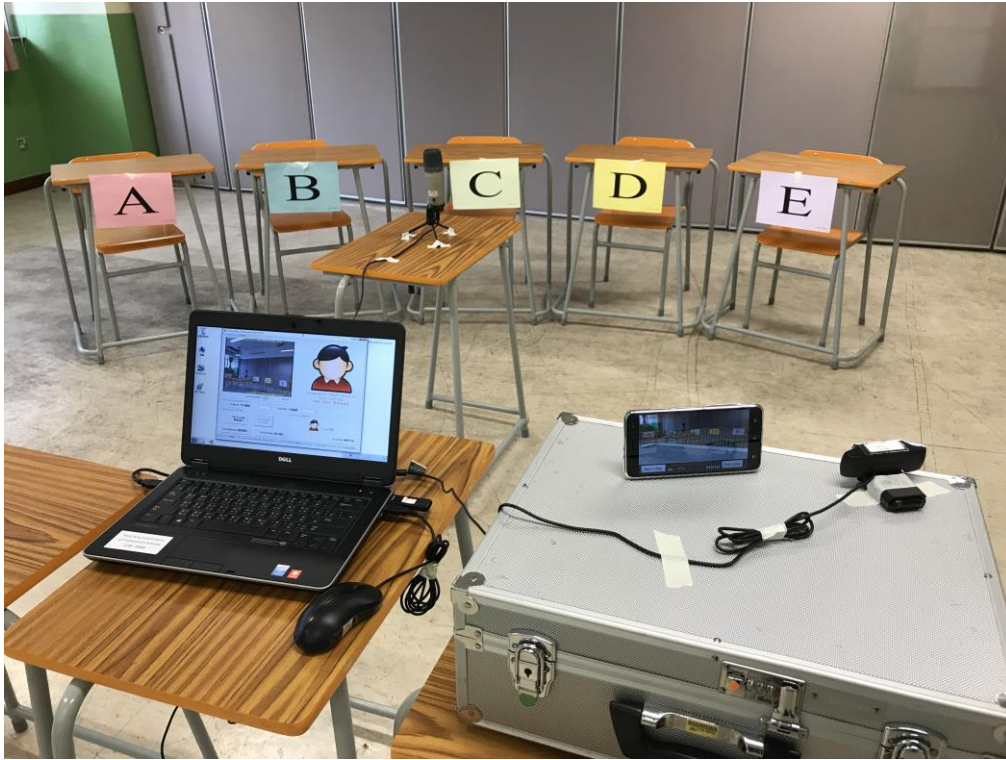

香港中學文憑考試 中國語文科口試
考室擺放口試錄影系統器材的位置

**HKDSE English Language Speaking Examination
Layout of the Examination Room with ORS Equipment Set-up**