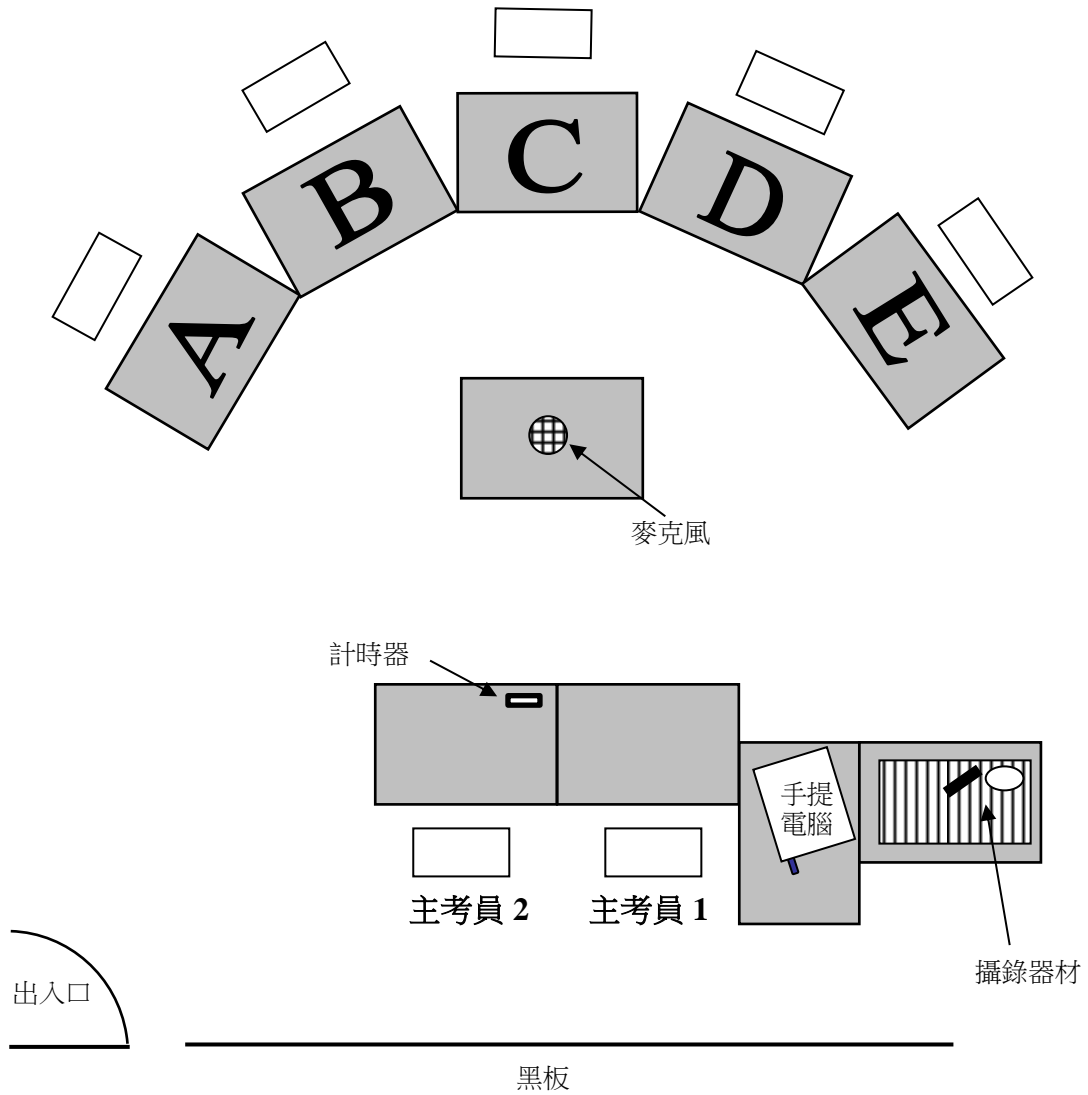

香港中學文憑考試
中國語文科口試

考室座位安排

(此圖只供參考，實際考室佈置或與此圖有輕微差別)

HKDSE English Language Speaking Examination Seating Arrangement in the Examination Room

(The setting may slightly vary to the actual arrangement, for reference only)