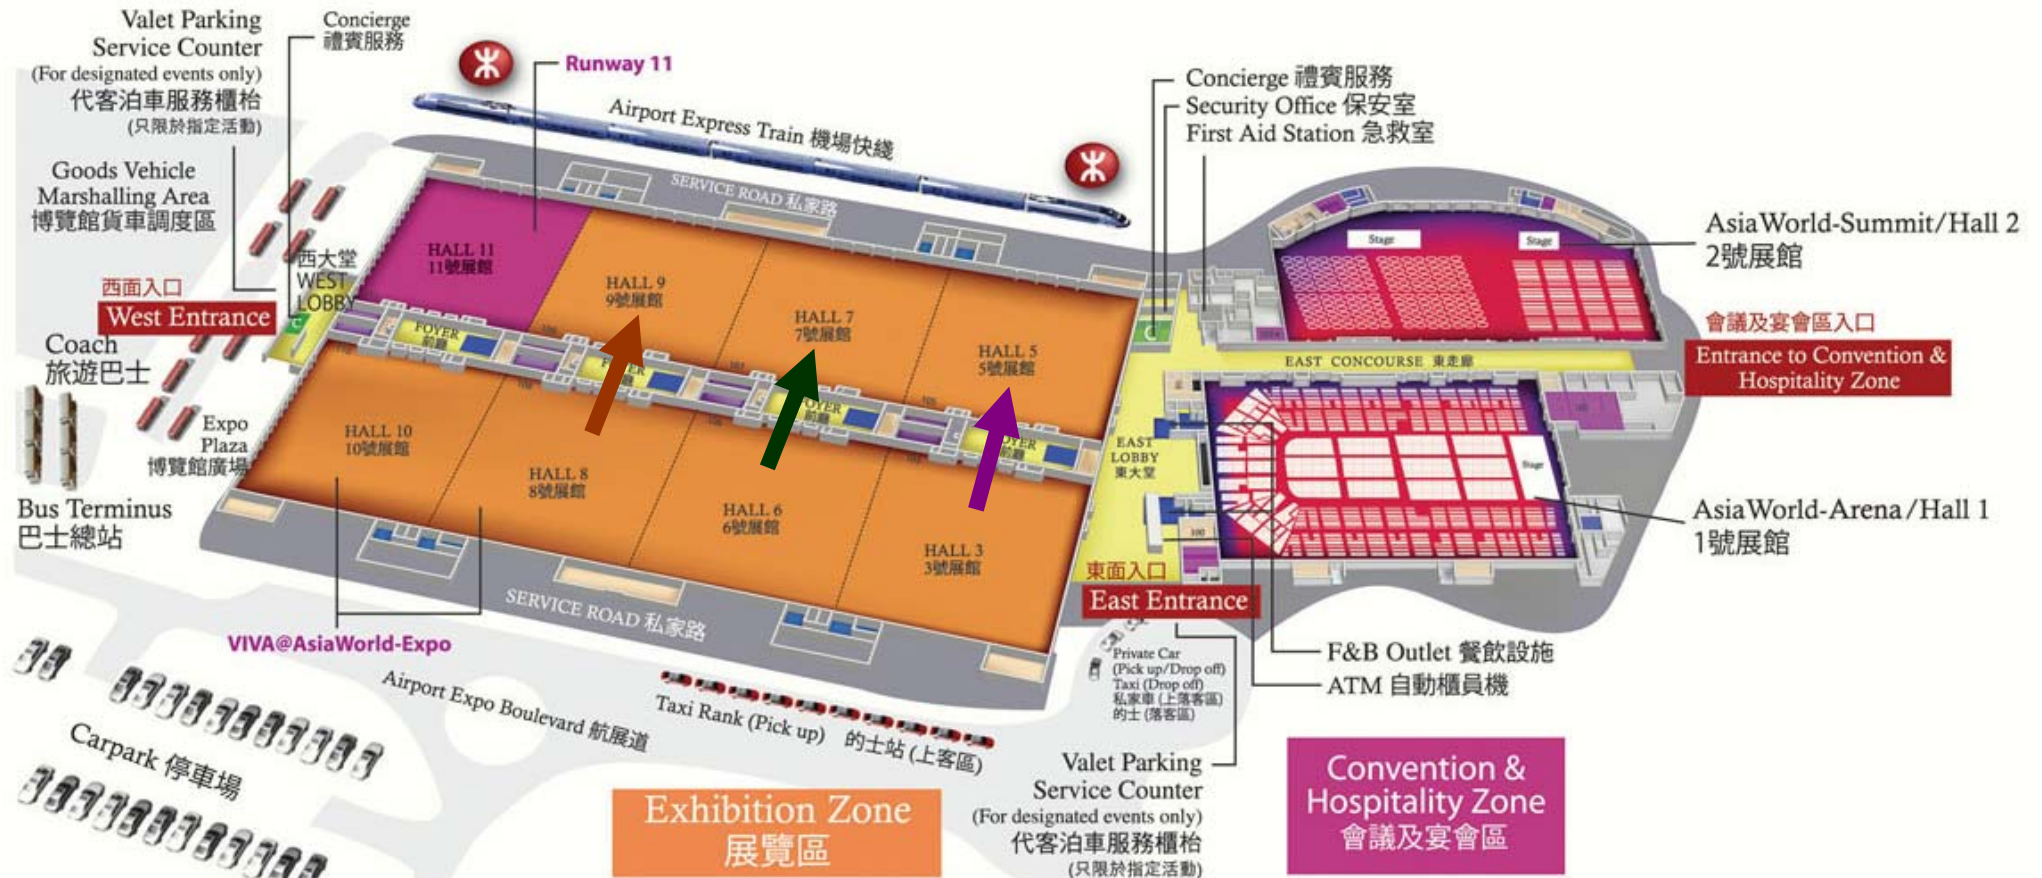

位置图 Location map: [下载Download](#)

[离岛区（大屿山、东涌、迪斯尼乐园及马湾）Islands District \(Lantau, Tung Chung, Disneyland Resort and Ma Wan\)](#)

非本地考生住宿
Accommodation for
non-local test takers:

[荃湾区Tsuen Wan District](#)

- Entrance to Zone A to Zone I (Hall 5) only (只供前往 A 區至 I 區)
- Entrance to Zone J to Zone R (Hall 7) only (只供前往 J 區至 R 區)
- Entrance to Zone ZA to Zone ZI (Hall 9) only (只供前往 ZA 區至 ZI 區)

* 以下资料仅供考生知悉考场位置
 Centre information is ONLY for helping test takers to locate their test centres.
 * 查询 Enquiries: tsa1@hkeaa.edu.hk